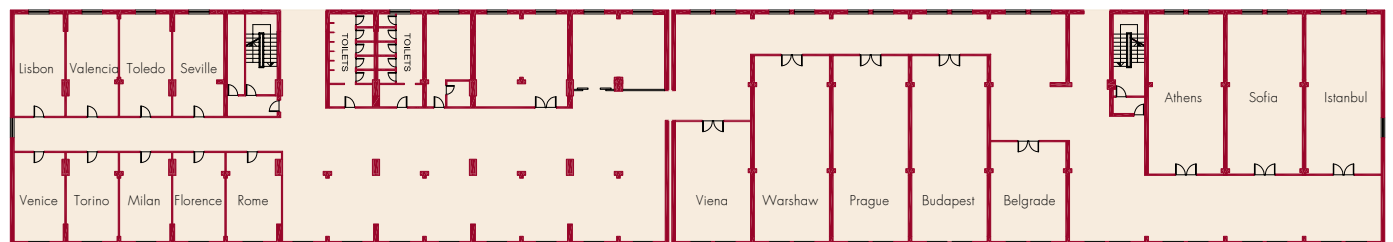

12th Floor

Conference room name	Size (m²/height)	Capacity					
		Theatre	Classroom	U Shape	Boardroom	Banquet	Cocktail
Warsaw, Prague, Budapest, Athens, Sofia, Istanbul	73/2.96	50	30	25	24	-	-
Vienna	55/2.96	30	20	20	18	-	-
Belgrade	44/2.96	30	20	20	18	-	-
Lisbon, Valencia, Toledo, Seville, Venice, Torino, Milan, Florence, Rome	27/2.82	15	12	9	9	-	-