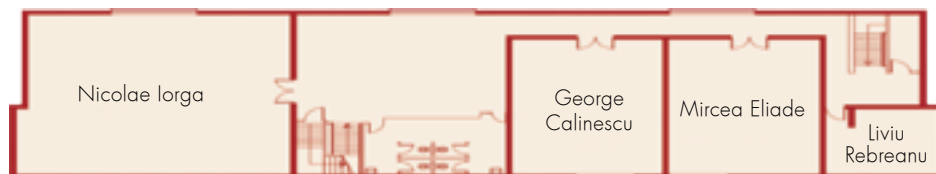

RIN Central Hotel - Conference Center

7th Floor

Conference room name	Size (m²/height)	Capacity					
		Theatre	Classroom	U Shape	Boardroom	Banquet	Cocktail
Nicolae Iorga	139/3.45	120	60	45	84	80	120
George Calinescu, Mircea Eliade	70/3.44	70	30	28	48	40	60
Liviu Rebreanu	25/3.41	15	8	12	10	10	10