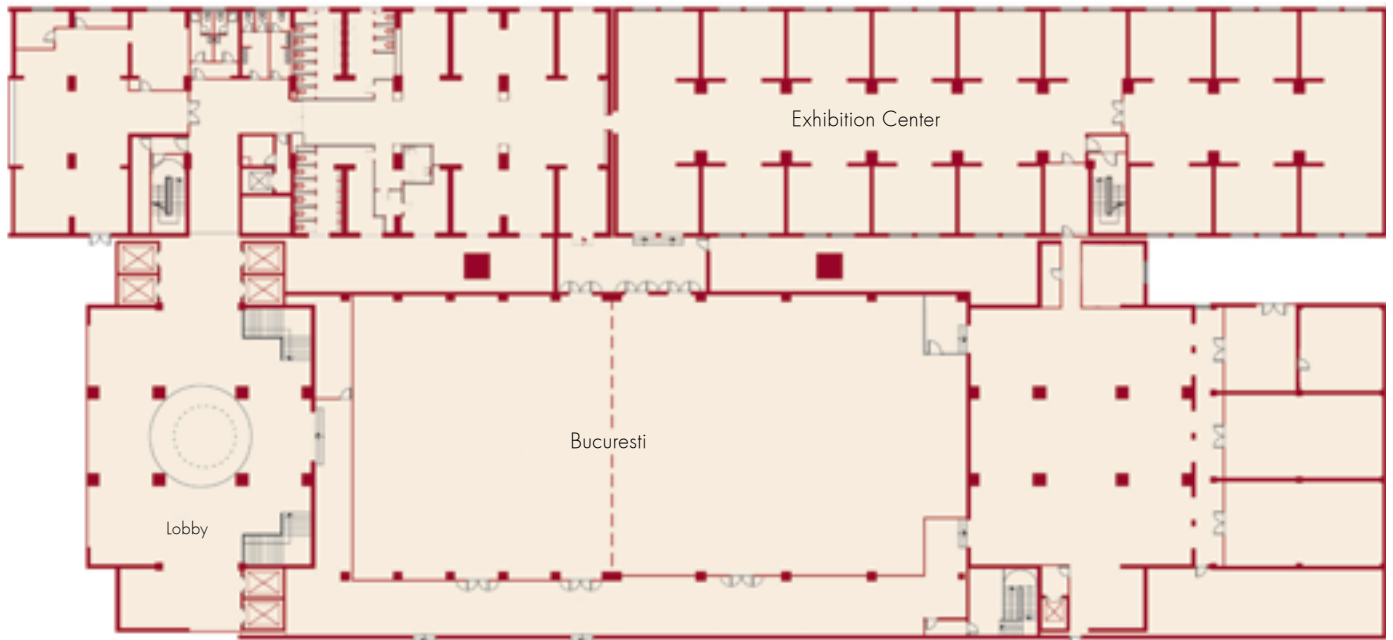

RIN Central Hotel

Location:

- Center of Bucharest
- 19 km away from Henry Coanda International Airport
- 1 km away from University Square (kilometer 0)

Services:

- 106 rooms and 1 junior suite
- 4 conference rooms
- International restaurant
- Bar

1st Floor

Conference room name	Size (m ² /height)	Capacity					
		Theatre	Classroom	U Shape	Boardroom	Banquet	Cocktail
Exhibition Center	1078/2.60	-	-	-	-	-	-
Bucuresti Ballroom	955	1000	250	160	160	600	600
Bucuresti A	535/5.50	500	138	80	80	280	280
Bucuresti B	420/4.50	350	126	60	60	200	200

12th Floor

Conference room name	Size (m ² /height)	Capacity					
		Theatre	Classroom	U Shape	Boardroom	Banquet	Cocktail
Warsaw, Prague, Budapest, Athens, Sofia, Istanbul	73/2.96	50	30	25	24	-	-
Vienna	55/2.96	30	20	20	18	-	-
Belgrade	44/2.96	30	20	20	18	-	-
Lisbon, Valencia, Toledo, Seville, Venice, Torino, Milan, Florence, Rome	27/2.82	15	12	9	9	-	-

Conference room name	Size (m ² /height)	Capacity					
		Theatre 	Classroom 	U Shape 	Boardroom 	Banquet 	Cocktail 
London	310/3.68	300	140	84	70	140	140
Berlin, Paris	290/3.68	240	120	70	60	120	120
Bruxelles, Amsterdam	170/3.68	130	60	40	40	80	80
Barcelona, Frankfurt, Monte-Carlo, Strasbourg, Moscow	100/3.68	100	42	30	30	-	30