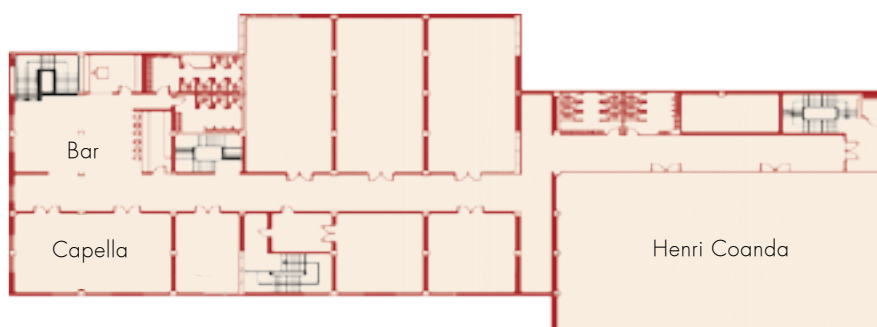

2nd Floor

Conference room name	Size (m²/height)	Capacity					
		Theatre	Classroom	U Shape	Boardroom	Banquet	Cocktail
Henri Coanda	450/4.48	500	300	160	80	240	400
Capella	70/3.71	60	24	26	40	36	40

RIN Grand Hotel

Address

7D, Vitan Barzesti Street
042121, Bucharest-4, Romania

Telephone and fax numbers

Phone: +40 311 061 111
Fax: +40 311 061 119

RIN Airport Hotel

Address

255A, Calea Bucurestilor Street
075100, Otopeni, Ilfov, Romania

Telephone and fax numbers

Phone: +40 213 504 116
Fax: +40 213 504 108

RIN Central Hotel

Address

55A, Traian Street
030573, Bucharest-3, Romania

Telephone and fax numbers

Phone: +40 213 083 153
Fax: +40 213 083 155