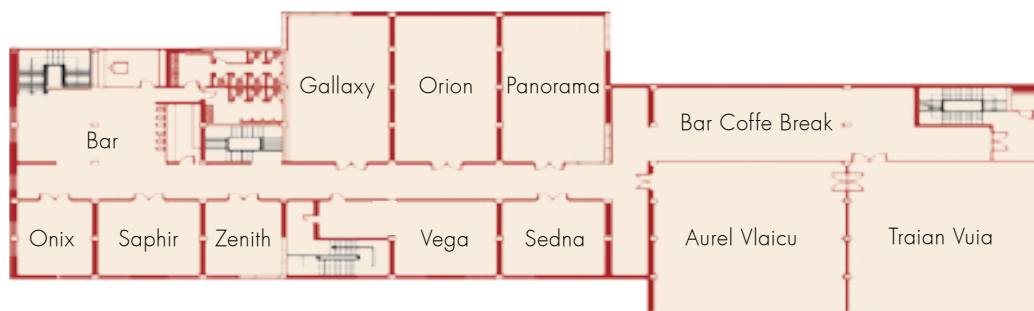

12th Floor

Conference room name	Size (m ² /height)	Capacity					
		Theatre	Classroom	U Shape	Boardroom	Banquet	Cocktail
Warsaw, Prague, Budapest, Athens, Sofia, Istanbul	73/2.96	50	30	25	24	-	-
Vienna	55/2.96	30	20	20	18	-	-
Belgrade	44/2.96	30	20	20	18	-	-
Lisbon, Valencia, Toledo, Seville, Venice, Torino, Milan, Florence, Rome	27/2.82	15	12	9	9	-	-

Conference room name	Size (m ² /height)	Capacity					
		Theatre 	Classroom 	U Shape 	Boardroom 	Banquet 	Cocktail 
London	310/3.68	300	140	84	70	140	140
Berlin, Paris	290/3.68	240	120	70	60	120	120
Bruxelles, Amsterdam	170/3.68	130	60	40	40	80	80
Barcelona, Frankfurt, Monte-Carlo, Strasbourg, Moscow	100/3.68	100	42	30	30	-	30

RIN Central Hotel - Conference Center

7th Floor

Conference room name	Size (m ² /height)	Capacity					
		Theatre 	Classroom 	U Shape 	Boardroom 	Banquet 	Cocktail 
Nicolae Iorga	139/3.45	120	60	45	84	80	120
George Calinescu, Mircea Eliade	70/3.44	70	30	28	48	40	60
Liviu Rebreanu	25/3.41	15	8	12	10	10	10

1st Floor

Conference room name	Size (m ² /height)	Capacity					
		Theatre	Classroom	U Shape	Boardroom	Banquet	Cocktail
Aurel Vlaicu	250/4.20	300	140	80	60	140	180
Traian Vuia	250/4.20	300	140	80	60	140	180
Galaxy, Orion, Panorama	100/3.56	110	38	40	40	45	70
Vega	70/3.70	60	24	26	40	36	40
Saphir, Sedna	50/3.70	35	24	25	20	27	30
Onix, Zenith	35/3.70	30	12	13	20	18	20
Phoenix	60/2.75	-	-	-	14	-	-